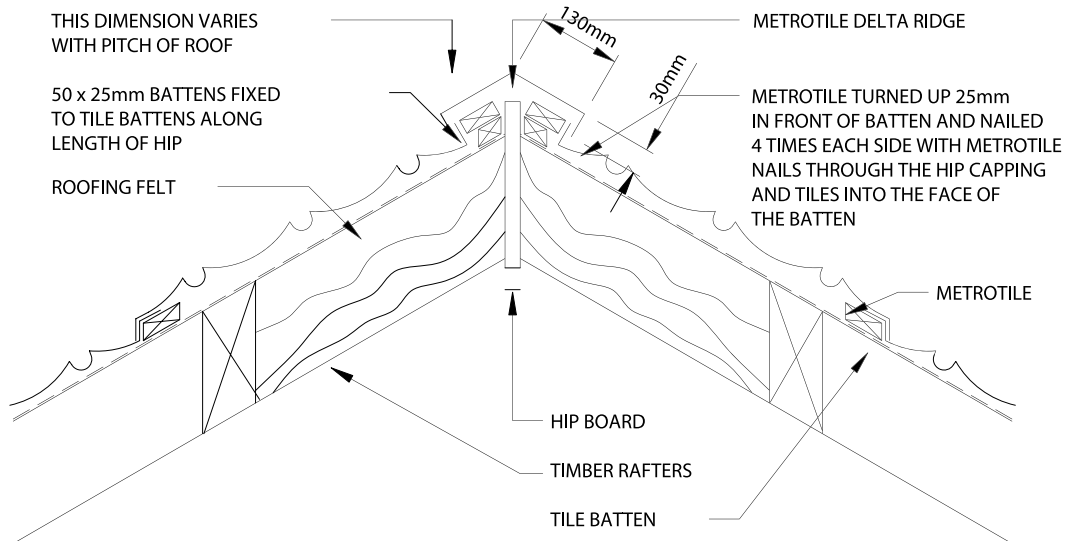

HIP DETAIL SQUARE RIDGE/HIP

HIP DETAIL DELTA RIDGE/HIP

 Lightweight Steel Roofing Metrotile UK Ltd., Unit 3, Sheldon Business Park, Sheldon Corner, Chippenham, Wiltshire SN14 0RQ. Tel: +44(0) 1249 658514 Fax: +44(0) 1249 658453 Email: sales@metrotile.co.uk www.metrotile.co.uk	CONTENT HIPS	DRAWING SCALE 1:10
		DRAWING NUMBER M-006
		DATE JANUARY 2002
		REVISION