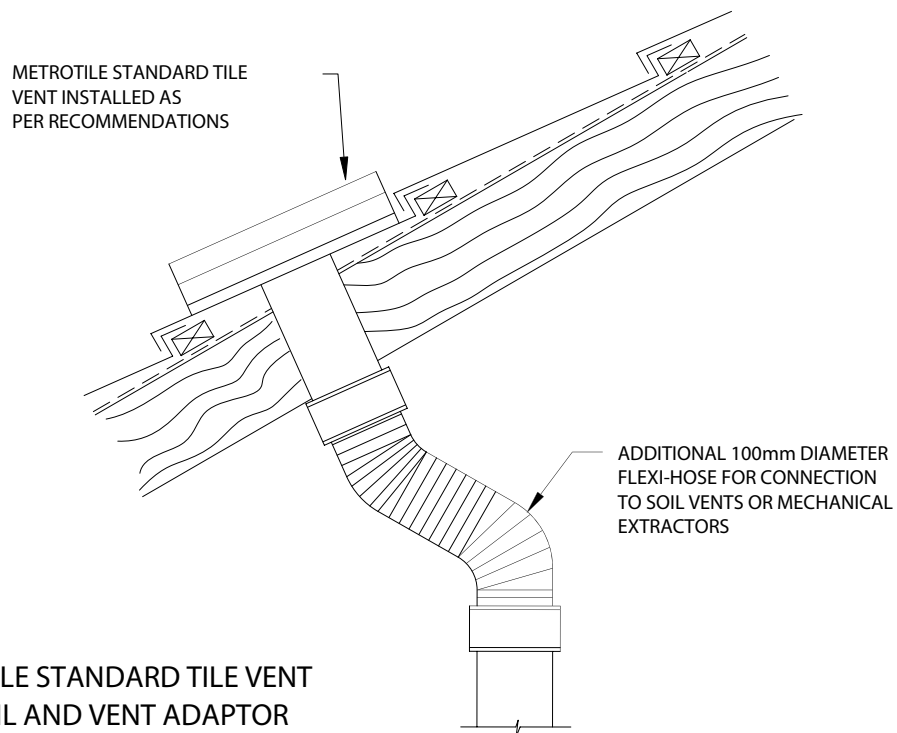

SOIL VENT PIPE THROUGH ROOF

METROTILE STANDARD TILE VENT WITH SOIL AND VENT ADAPTOR

 Lightweight Steel Roofing Metrotile UK Ltd., Unit 3, Sheldon Business Park, Sheldon Corner, Chippenham, Wiltshire SN14 0RQ. Tel: +44(0) 1249 658514 Fax: +44(0) 1249 658453 Email: sales@metrotile.co.uk www.metrotile.co.uk	CONTENT FLASHINGS: SOIL AND VENT PIPE	DRAWING SCALE NOT TO SCALE
		DRAWING NUMBER M-012
		DATE JANUARY 2002
		REVISION