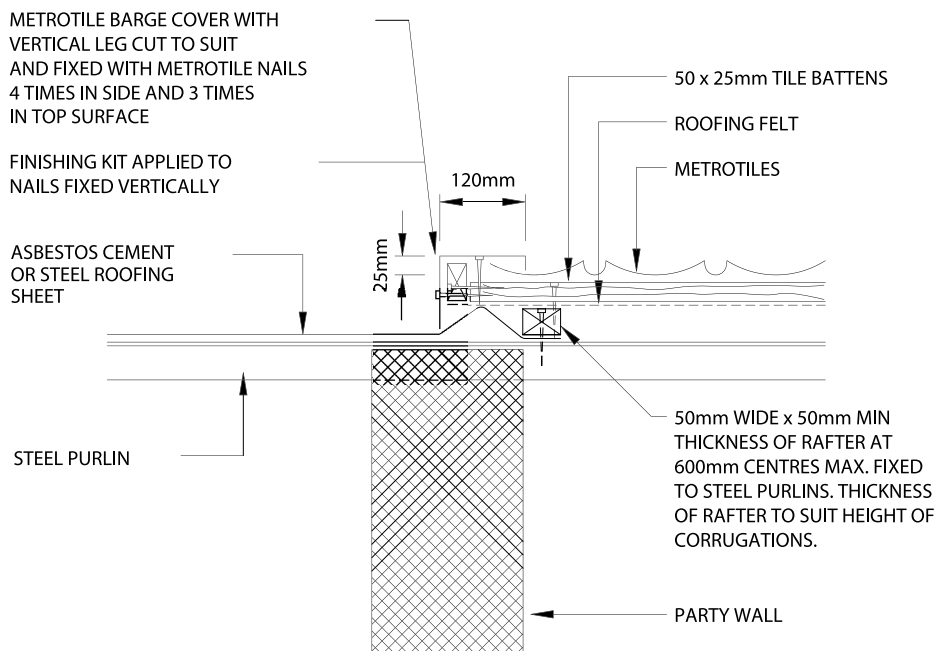

DETAIL OF METROTILE
ABUTTING ASBESTOS OR STEEL SHEETING

Metrotile
Lightweight Steel Roofing

Metrotile UK Ltd,
Unit 3, Sheldon Business Park, Sheldon Corner,
Chippenham, Wiltshire SN14 0RQ.
Tel: +44(0) 1249 658514 Fax: +44(0) 1249 658453
Email: sales@metrotile.co.uk. www.metrotile.co.uk.

CONTENT

ABUTMENT TO OTHER
ROOF COVERINGS:
ASBESTOS AND
METAL SHEETING

DRAWING SCALE

1:10

DRAWING NUMBER

M-017

DATE

JANUARY 2002

REVISION