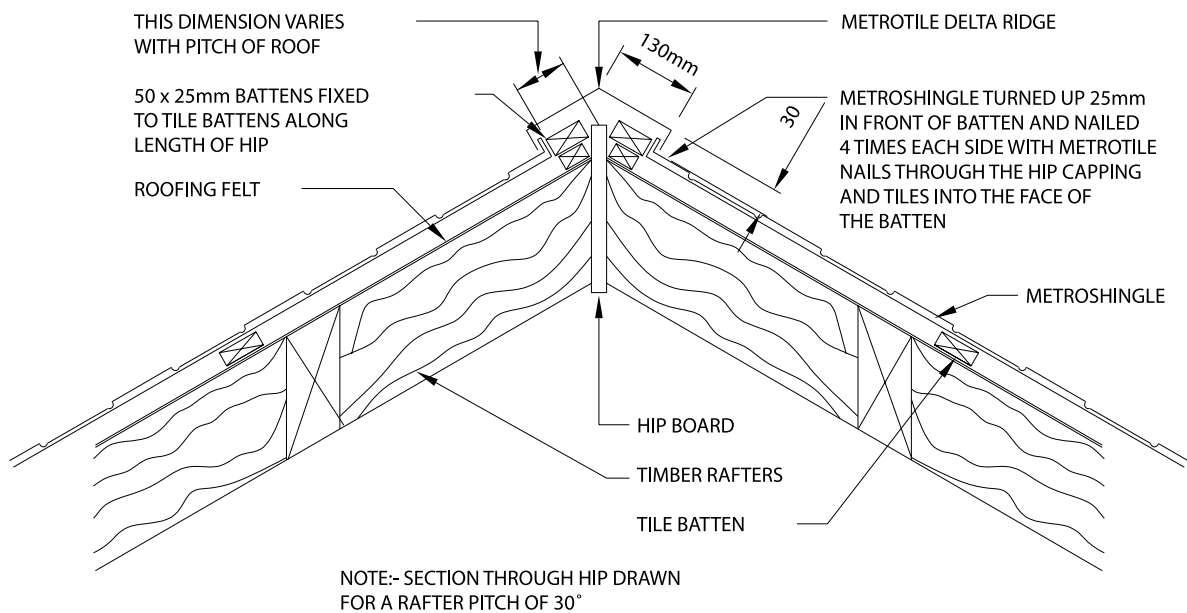

HIP DETAIL SQUARE RIDGE/HIP

HIP DETAIL DELTA RIDGE/HIP

 Lightweight Steel Roofing Metrotile UK Ltd., Unit 3, Sheldon Business Park, Sheldon Corner, Chippenham, Wiltshire SN14 0RQ. Tel: +44(0) 1249 658514 Fax: +44(0) 1249 658453 Email: sales@metrotile.co.uk www.metrotile.co.uk	CONTENT METROSHINGLE HIPS	DRAWING SCALE 1:10
		DRAWING NUMBER M-022
		DATE MARCH 2002
		REVISION