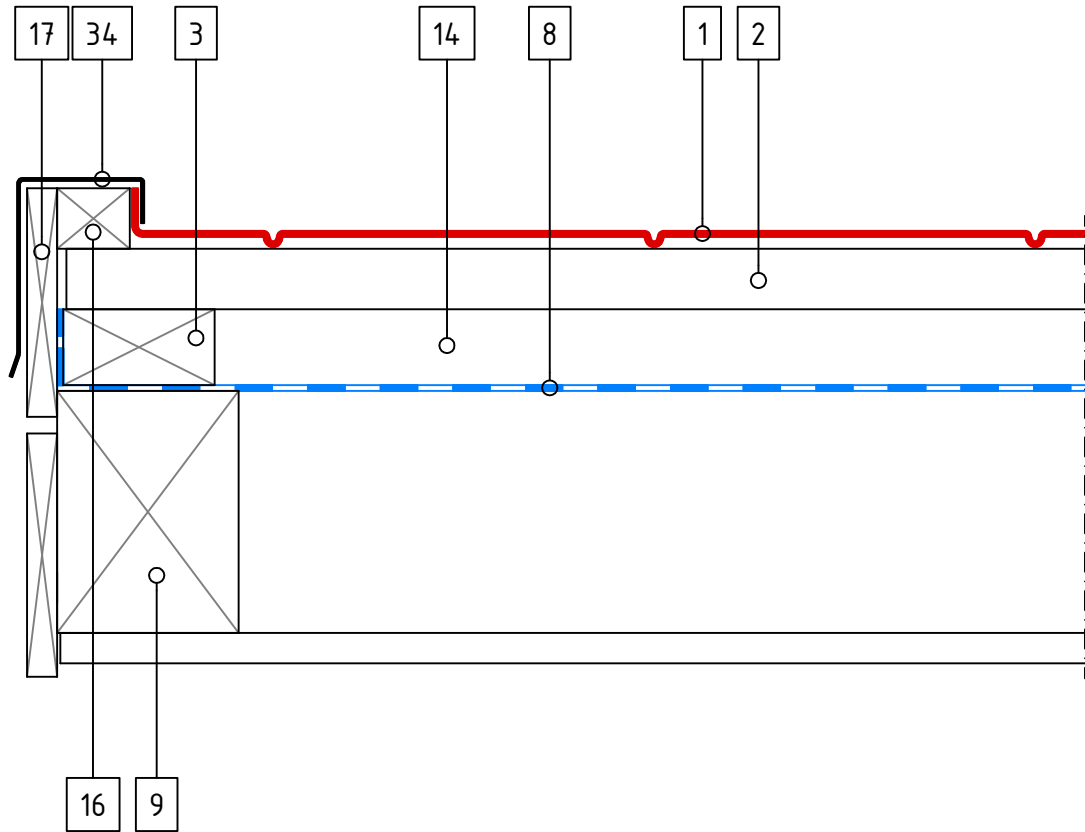

QUBE TILE – Box Barge Cover

Metrotile

SCALE 1:5

- 1 Tile
- 2 Tile Batten
- 3 Ventilation Space Batten
- 8 Underlay
- 9 Rafter
- 14 Ventilation Space
- 16 Gable Batten
- 17 Barge Board
- 34 Box Barge Cover