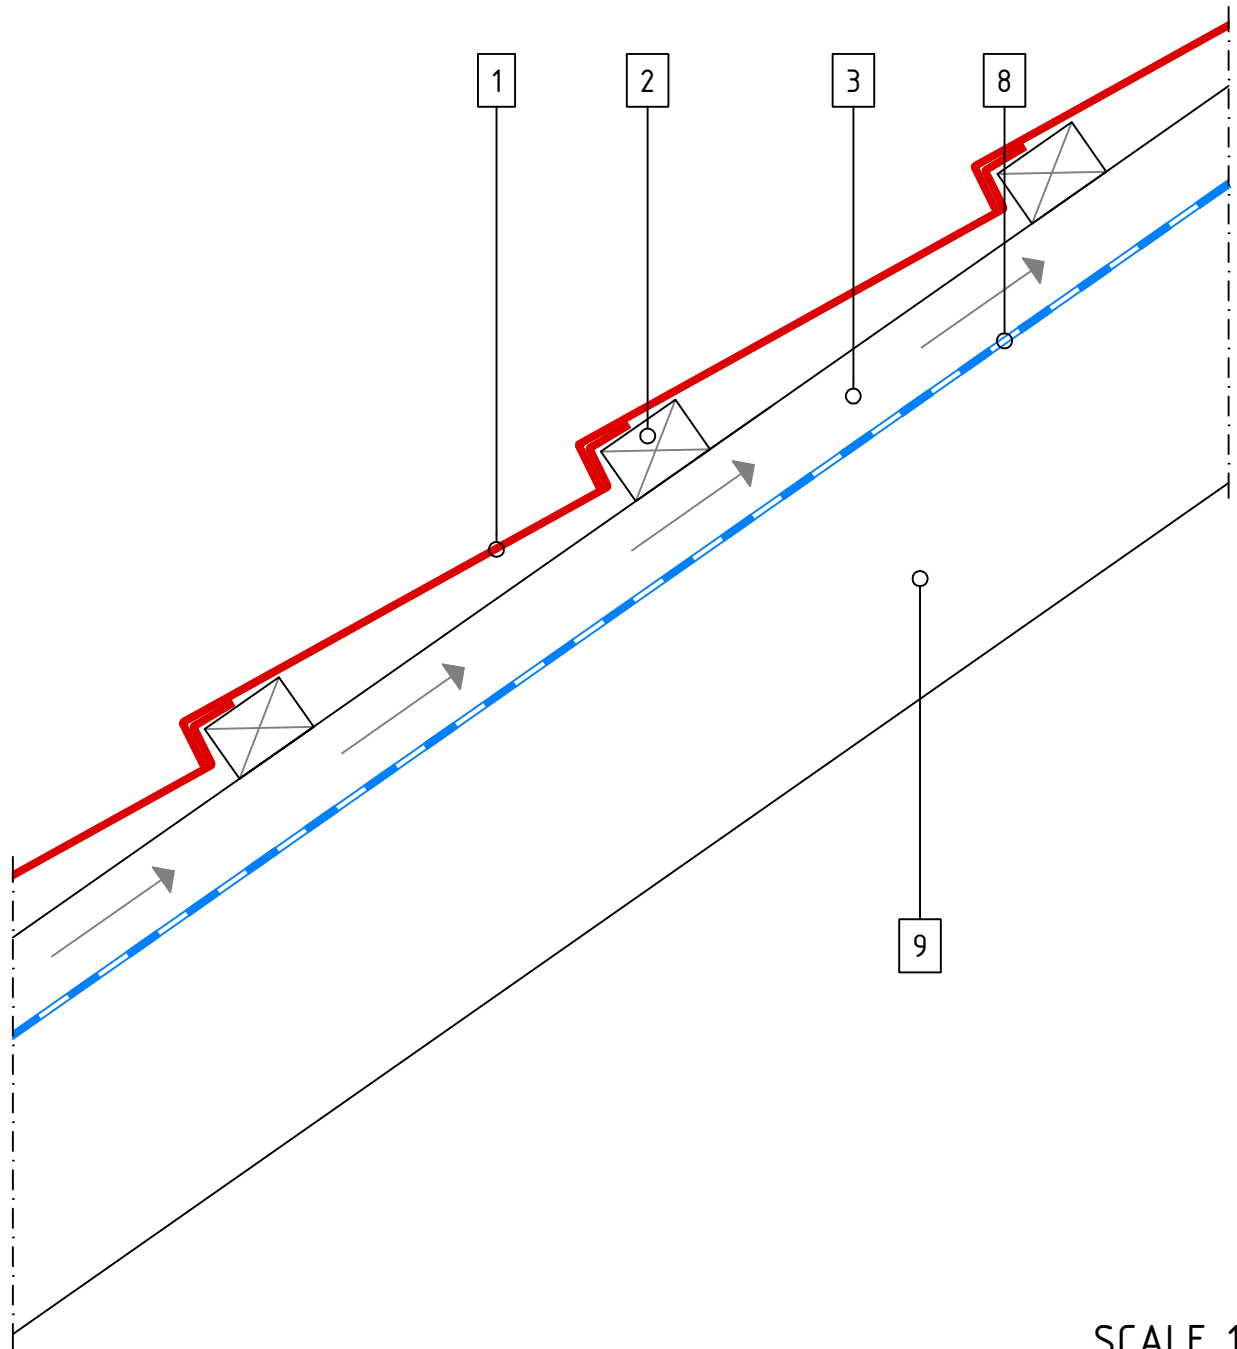

QUBE TILE – Basic Principle 1

Metrotile

SCALE 1:5

- 1 Tile
- 2 Tile Batten
- 3 Ventilation Space Batten
- 8 Underlay
- 9 Rafter