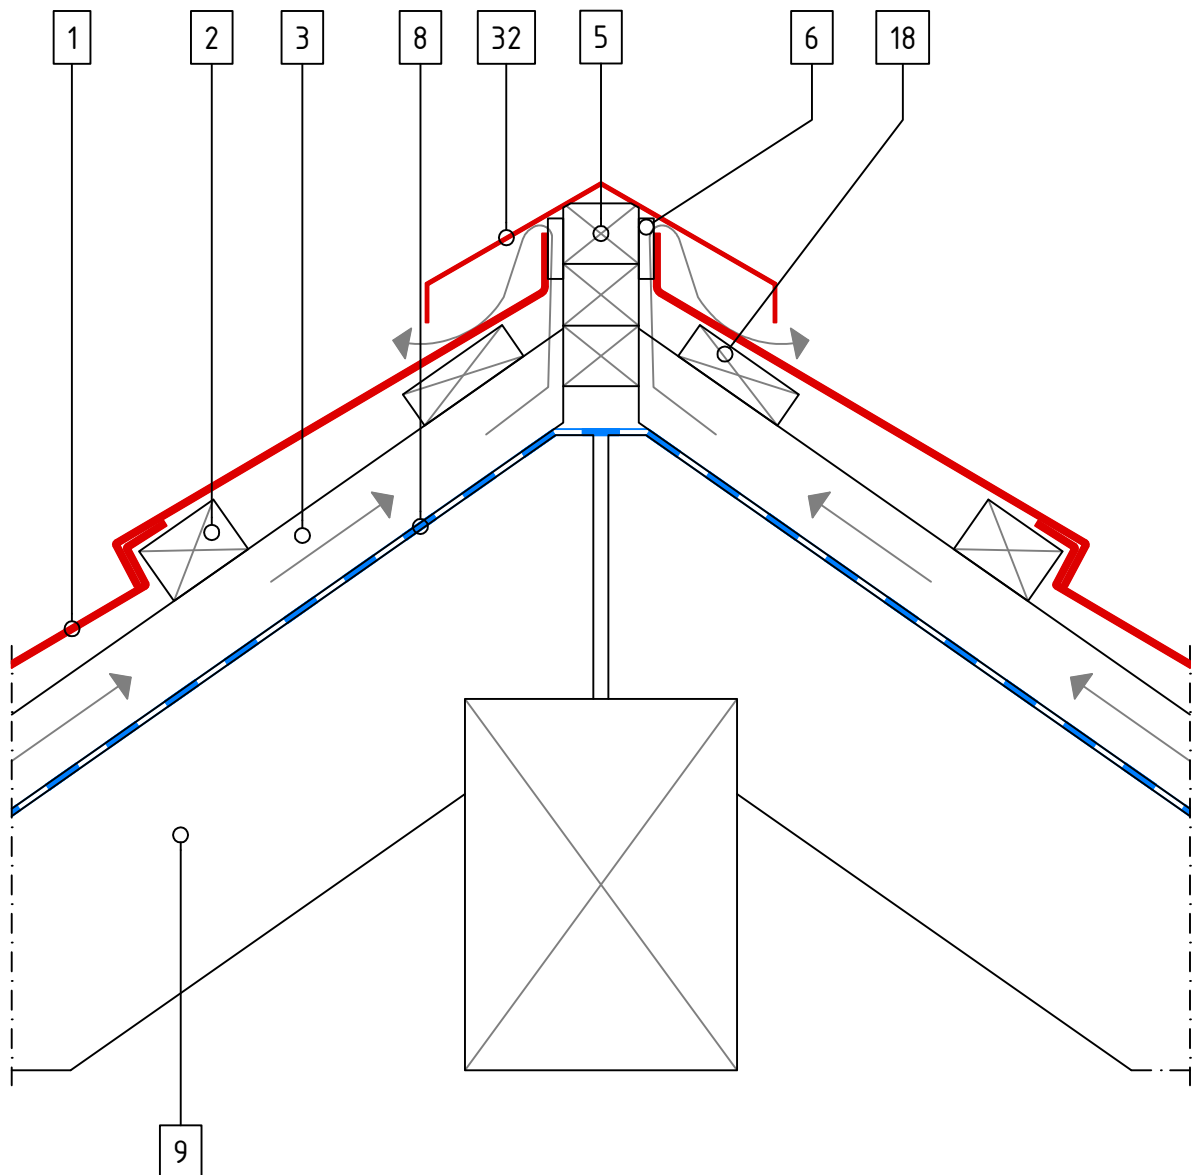

# QUBE TILE – Ridge 1

Metrotile

SCALE 1:5

- 1 Tile
- 2 Tile Batten
- 3 Ventilation Space Batten
- 5 Ridge Batten
- 6 Spacer
- 8 Underlay
- 9 Rafter
- 18 Thinner Support Batten
- 32 Ridge Cover 130