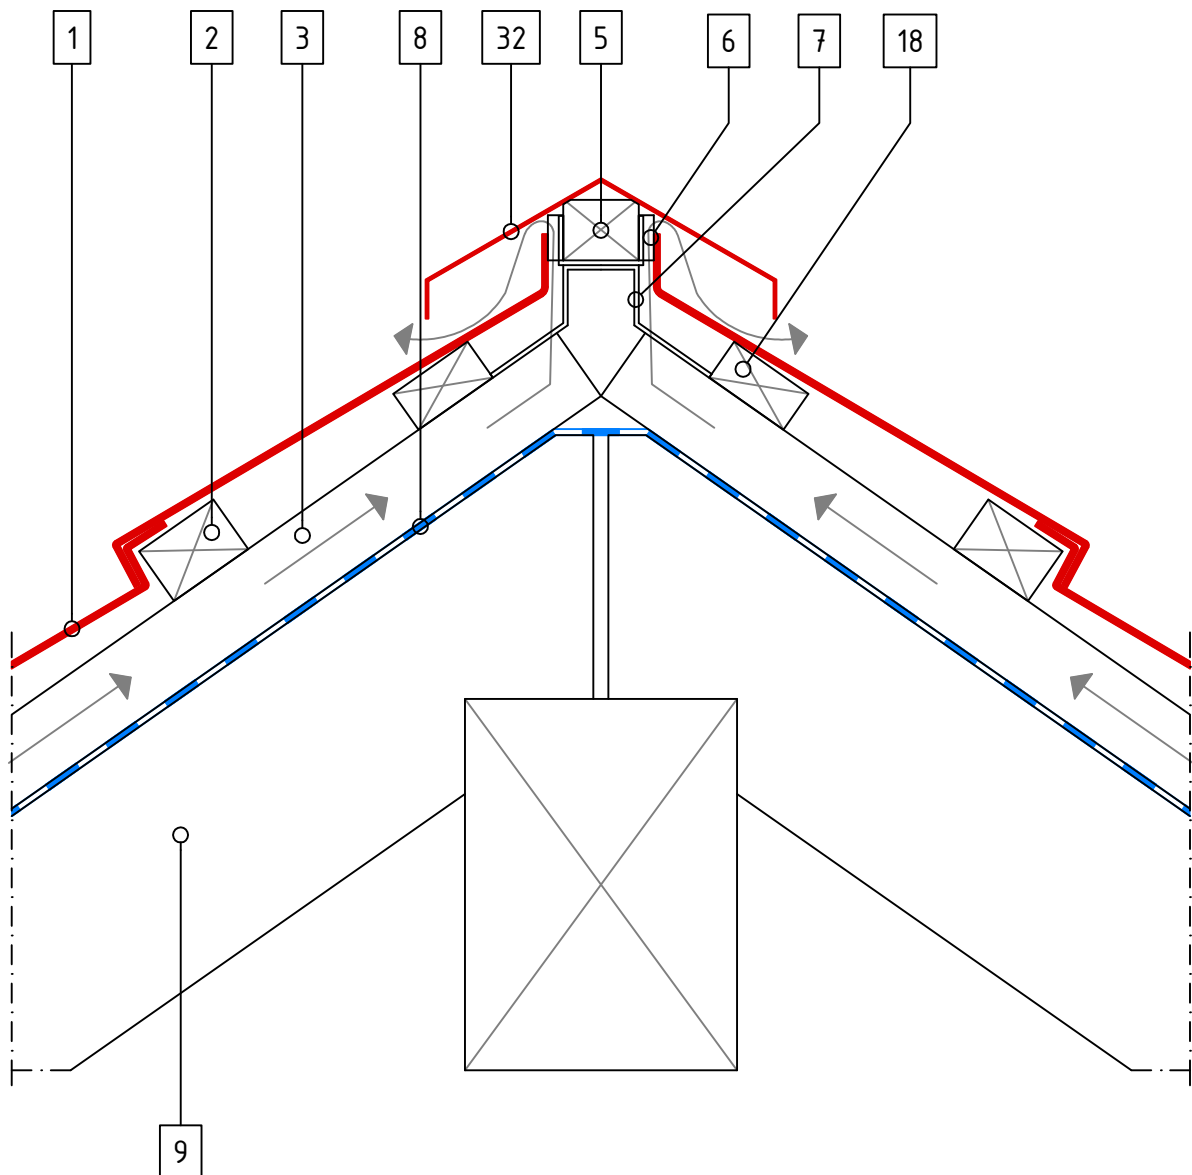

# QUBE TILE – Ridge 2

Metrotile

SCALE 1:5

- 1 Tile
- 2 Tile Batten
- 3 Ventilation Space Batten
- 5 Ridge Batten
- 6 Spacer
- 7 Ridge Bracket
- 8 Underlay
- 9 Rafter
- 18 Thinner Support Batten
- 32 Ridge Cover 130