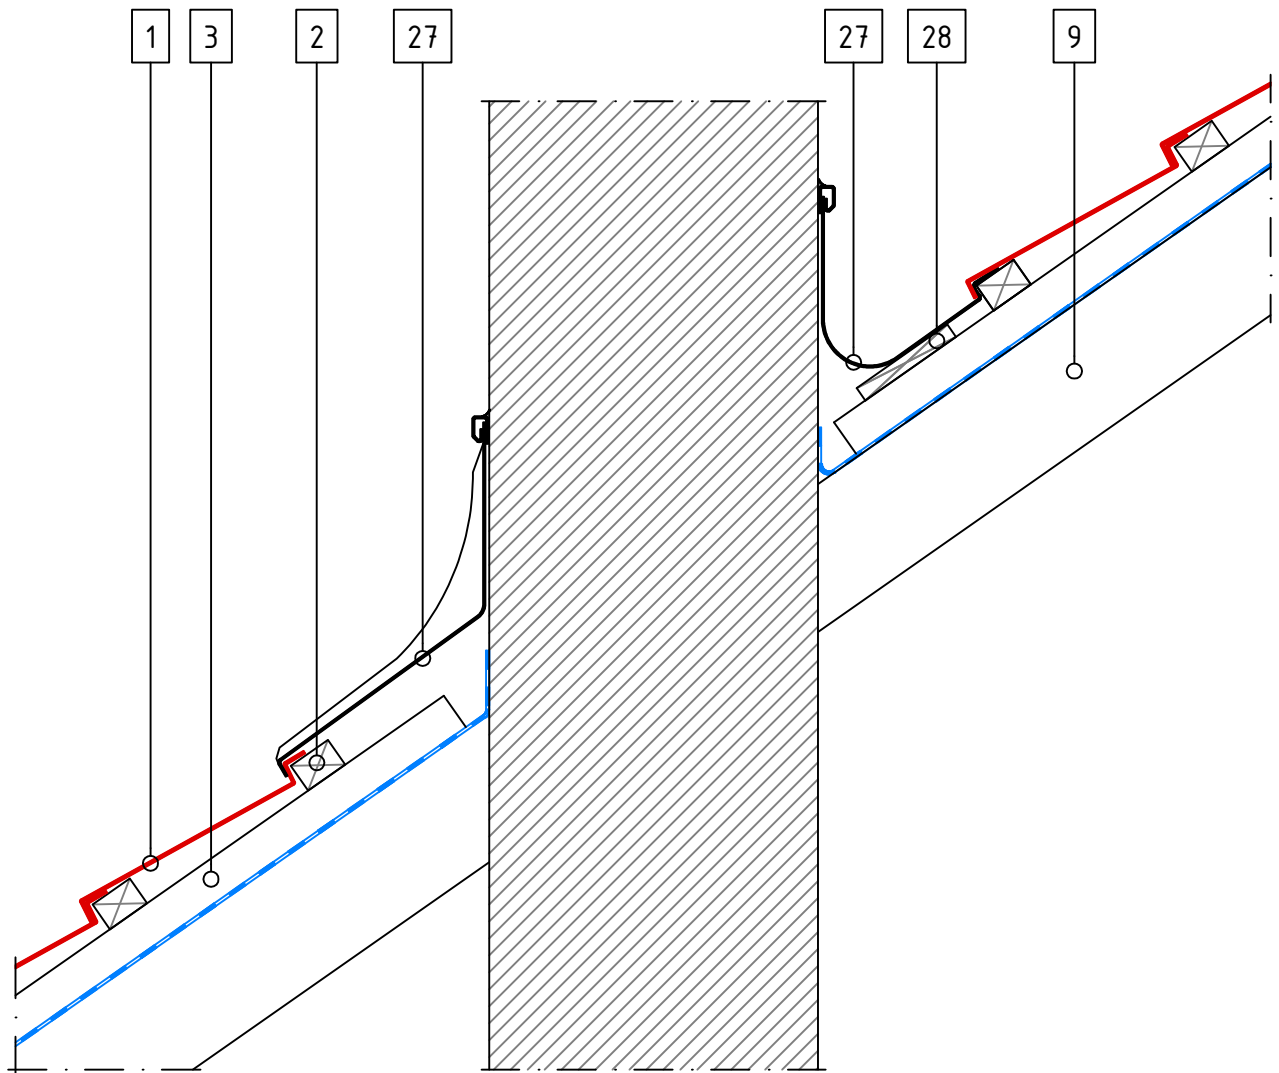

QUBE TILE – Chimney Flashing 1

metrotile

SCALE 1:10

- 1 Tile
- 2 Tile Batten
- 3 Ventilation Space Batten
- 9 Rafter
- 27 Chimney Flashing
- 28 Board