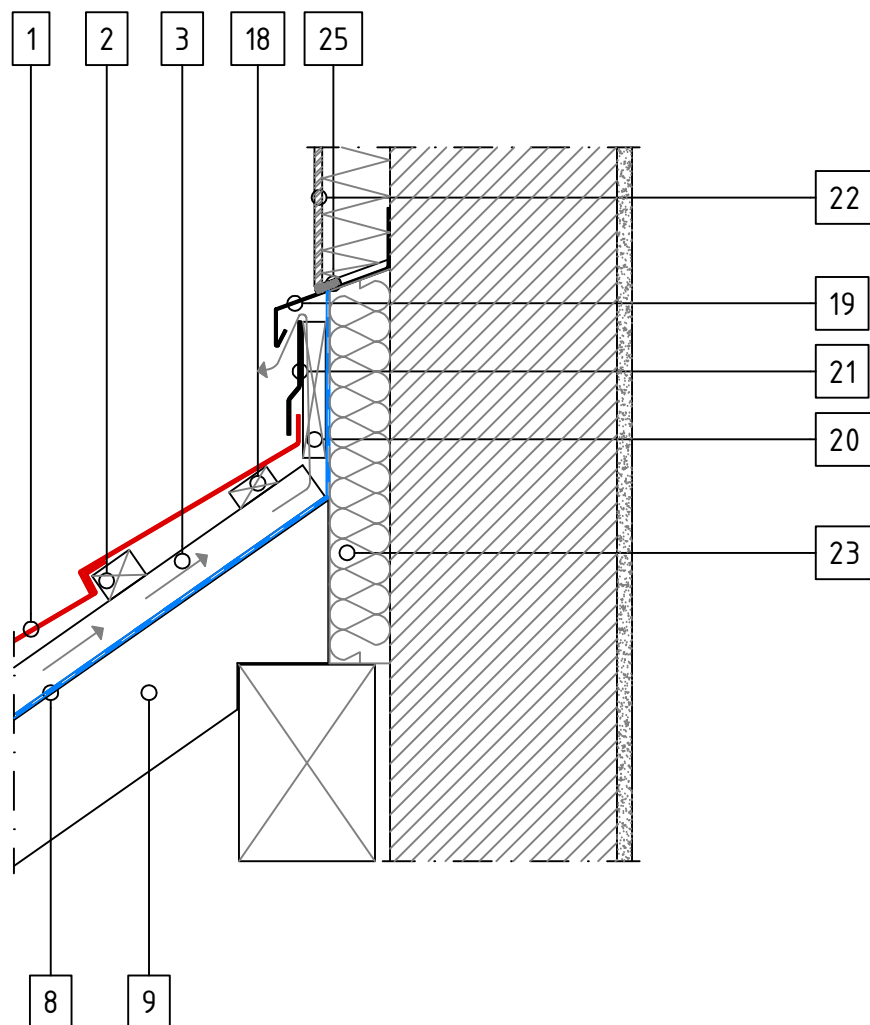

QUBE TILE – Top Wall Flashing 1

Metrotile

SCALE 1:10

- 1 Tile
- 2 Tile Batten
- 3 Ventilation Space Batten
- 8 Underlay
- 9 Rafter
- 18 Support Batten
- 19 Top Wall Starter Flashing
- 20 Top Wall Spacer
- 21 Side Flashing
- 22 Render
- 23 Warmth Insulation
- 25 Sealant