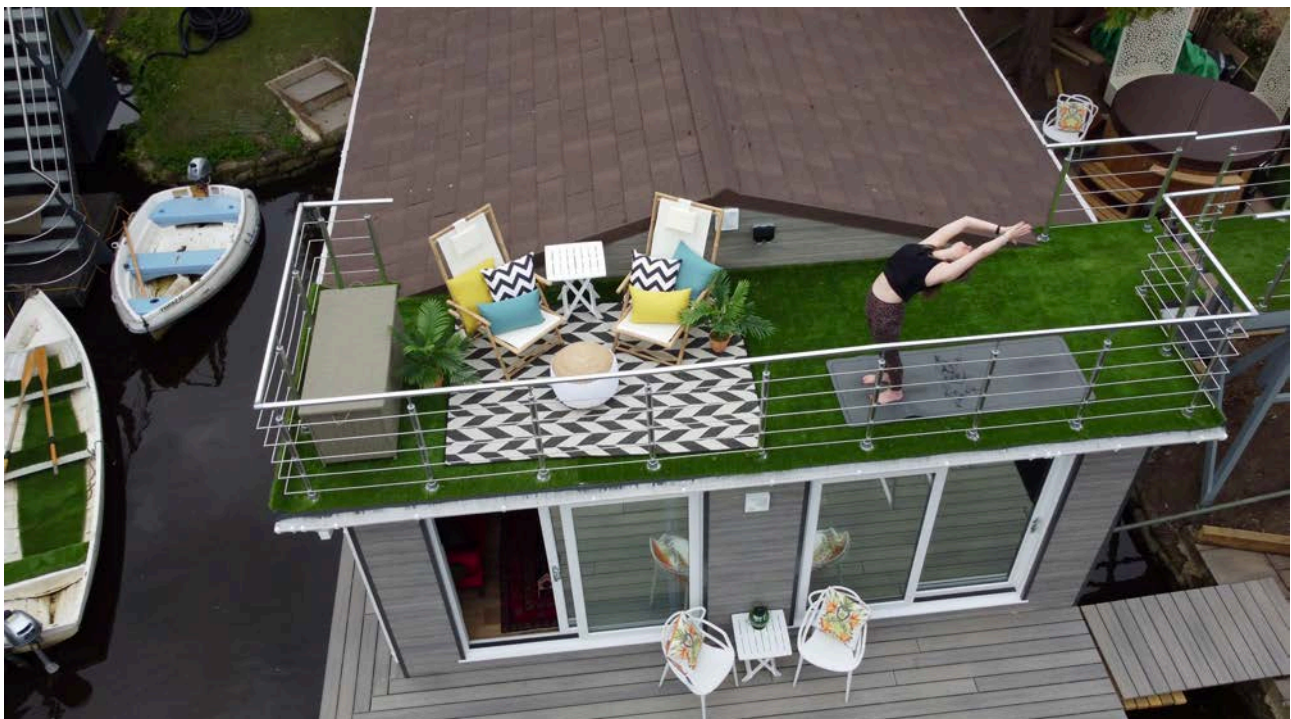

is why my decision fell on Metrotile, they offered such great customer service and support that I felt at ease to go with Metrotile as supplier”.

Metrotile’s Burnt Umber Shingle tile was installed on this project, with its unique interlocking fitting making it a quick and easy option to install – backed along with a 40 year weatherproof guarantee. Linda came to a decision on the Burnt Umber Shingle after stating “The samples were also a great aid with colour choices and the price point of the Shingle profile tiles to boot”.

Now with the project completed, Tulana sits floating in the lagoon as a peaceful, private getaway for guests to hire with the satisfaction of knowing they’re kept safe under a Metrotile roof.

Interested to see how the project was built? Check the episode out on More 4 here: <https://www.channel4.com/programmes/my-floating-home/on-demand/73518-004>

Want to experience the unique nature of a night away in a floating home? Check out Tulana for yourself: <https://www.tulanataggs.com/>